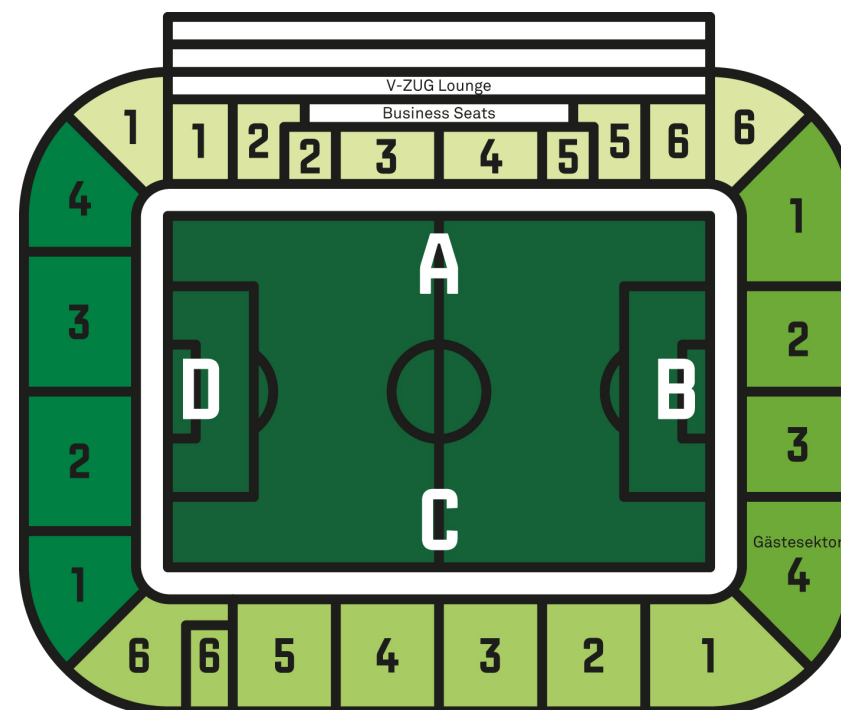

A Business Seats

Standard	●	390	390	390
Premium	●	450	450	450
Allianz Lounge		600	600	600

● Sitzplatz   ● Stehplatz   ● Free Seating   ● Stehtisch   ● Tisch

Gästesektor: Verkauf über Gastclub: CHF 18.79 (exkl. Gebühren).

Allgemeine Informationen: Kinder bis 5 Jahre sind kostenlos (ohne Sitzplatzgarantie). Buchung der Business Seats unter 071 314 14 14 oder ticketing@fcsg.ch. Rollstuhlplätze nur auf Anfrage unter 071 314 14 44. Jugendliche, Studenten, Lehrlinge, AHV- und IV-Bezüger müssen sich beim Eintritt ausweisen können.

Kybunpark